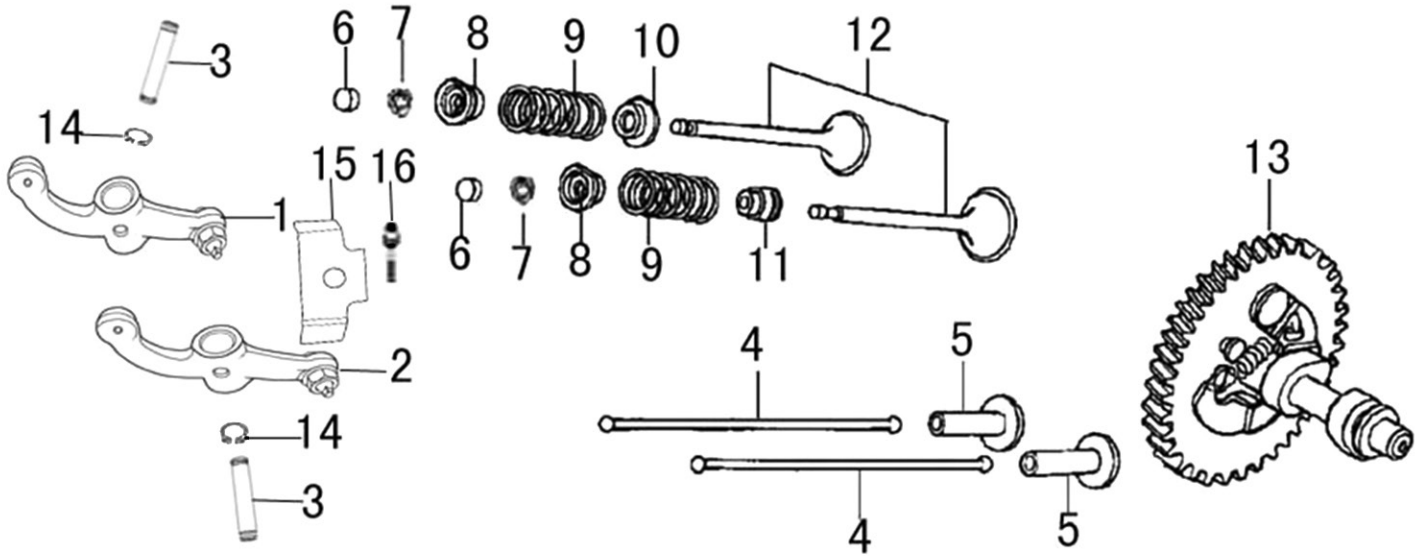

Cylinder Head

ITEM	PART NO.	QTY.	DESCRIPTION
1	0J35240147	6	BOLT, FLANGE
2	0J39340112	1	COVER, HEAD
3	0J39340113	1	GASKET, HEAD COVER
4	0K22930128	1	TUBE, BREATHER
5	0G84420211	4	BOLT, FLANGE HEAD 10x80
6	0K22930126	2	BOLT, STUD, EXHAUST
7	0J00620106	1	SPARK PLUG
8	0K31330110	1	HEAD, CYLINDER
9	0J00620107	1	GASKET, CYLINDER HEAD
10	0G84420212	2	PIN, DOWEL
11	0J35240148	2	BOLT, STUD, INTAKE

420cc ENGINE

Crankshaft and Piston

ITEM	PART NO.	QTY.	DESCRIPTION
1	0J28790111	1	RING SET, PISTON
2	0G84420237	2	CLIP, PISTON PIN
3	0K22930111	1	PISTON
4	0G84420238	1	PIN, PISTON
5	0J00620113	1	CONNECTING ROD ASSY
6	0G84420236	2	BOLT, CONNECTING ROD
7	0K22930112	1	CRANKSHAFT ASSY
8	0G84420119	1	KEY, SPECIAL WOODRUFF
9	0J00620111	1	WEIGHT, BALANCER
10	0K22930117	1	KEY, CRANKSHAFT

Rocker and Camshaft

ITEM	PART NO.	QTY.	DESCRIPTION
1	0J39430124	1	ROCKER ARM ASSY.
2	0J39430125	1	ROCKER ARM ASSY.
3	0J93060101	2	SHAFT, VALVE ROCKER
4	0J39430127	2	ROD, PUSH
5	0G84420174	2	LIFTER, VALVE
6	0G84420122	2	ROTATOR, VALVE
7	0G84420239	4	KEEPER, VALVE
8	0G84420123	2	RETAINER, VALVE SPRING
9	0G84420124	2	SPRING, VALVE
10	0G84420125	1	SEAT, VALVE SPRING
11	0G84420128	1	SEAL, VALVE STEM
12	0J39430126	1	VALVE SET
13	0G8442F114	1	CAMSHAFT ASSY
14	0J93060102	2	CIRCLIP ROCKER SHAFT
15	0K22930113	1	RETAINER, ROCKER ARM SHAFT
16	0G84420194	1	BOLT, FLANGE 6×12

420cc ENGINE

Flywheel and Ignition

ITEM	PART NO.	QTY.	DESCRIPTION
1	0G84420150	1	COIL ASSY., IGNITION
2	0G84420267	1	GROMMET, CORD
3	0G84420268	2	BOLT, FLANGE, M6X25
4	0J25910111	1	FLYWHEEL
5	0G84420147	1	FAN, COOLING
6	0G84420148	1	PULLEY, STARTER
7	0G84420149	1	NUT, SPECIAL, 16MM
8	0J35220172	1	HOLDER, STOP SWITCH