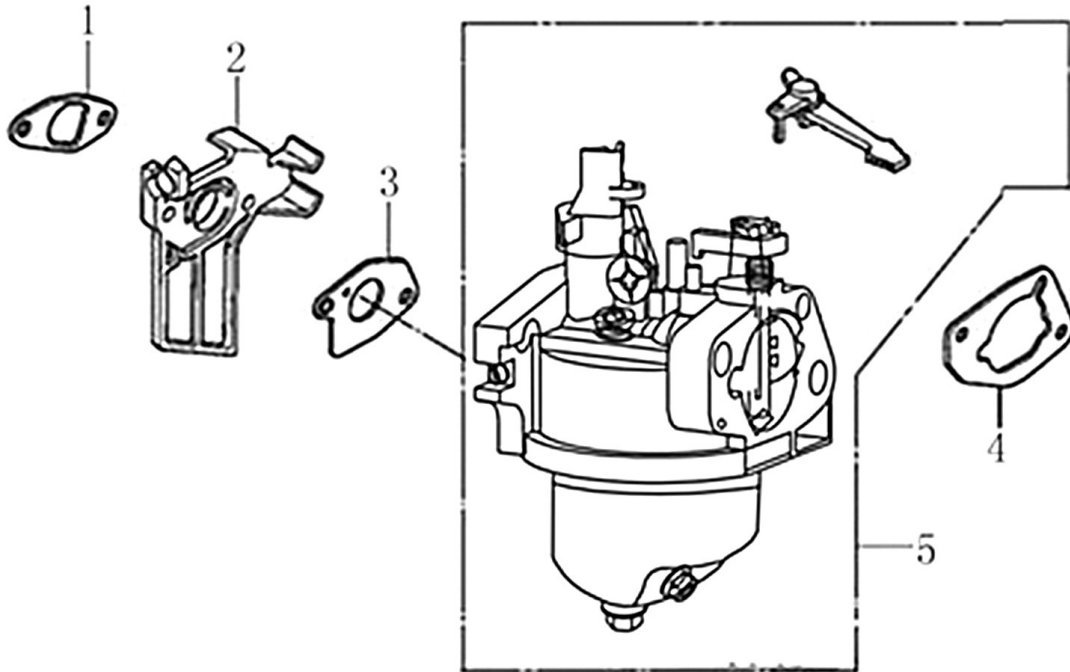

Carburetor

ITEM	PART NO.	QTY.	DESCRIPTION
1	0G84420144	1	GASKET, CARBURETOR
2	0J25910112	1	INSULATOR,CARBURETOR
3	0G9916	1	GASKET, INSULATOR
4	0G84420156	1	GASKET, AIR CLEANER
5	0K22930116	1	CARBURETOR