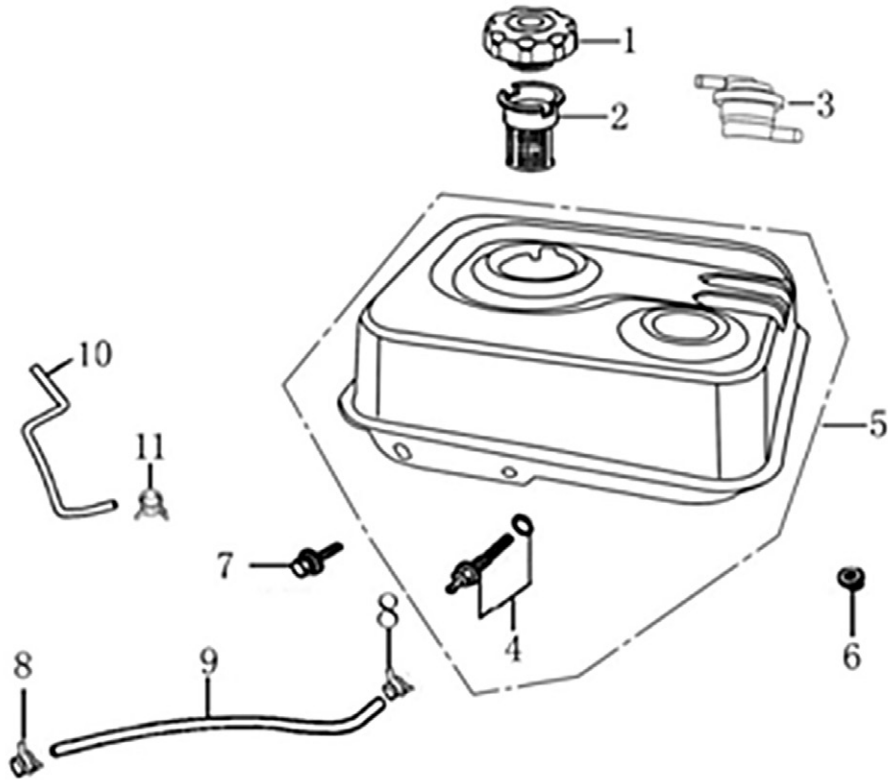

420cc ENGINE

Fuel Tank

ITEM	PART NO.	QTY.	DESCRIPTION
1	0J88870127	1	CAP COMP ., FUEL FILLER
2	0J35220133	1	FILTER , FUEL
3	0J88870128	1	VALVE, ROLL OVER
4	0J35220132	1	JOINT ASSY., FUEL TANK
5	0K31330116	1	TANK, FUEL W/JOINT ASSY.
6	0K22930127	2	NUT, FLANGE
7	0G84420201	2	BOLT, FLANGE, 8x25
8	0J88870130	2	CLAMP
9	0K31330117	1	HOSE, FUEL
10	0K22930124	1	HOSE, ROV TO A/C
11	0J88870132	1	CLAMP