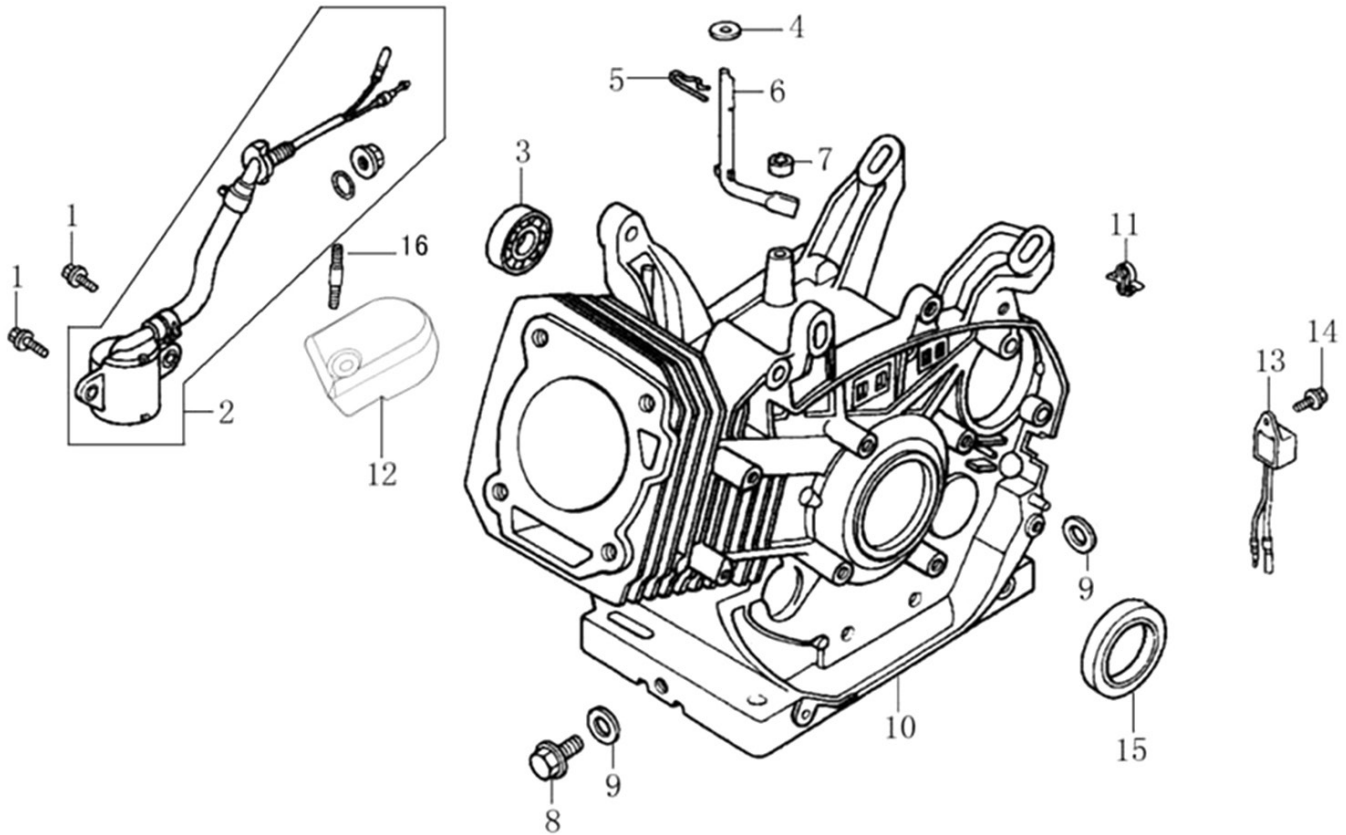

Cylinder Head

ITEM	PART NO.	QTY.	DESCRIPTION
1	0J35240147	6	BOLT, FLANGE
2	0J39340112	1	COVER, HEAD
3	0J39340113	1	GASKET, HEAD COVER
4	0K22930128	1	TUBE, BREATHER
5	0G84420211	4	BOLT, FLANGE HEAD 10x80
6	0K22930126	2	BOLT, STUD, EXHAUST
7	0J00620106	1	SPARK PLUG
8	0K31330110	1	HEAD, CYLINDER
9	0J00620107	1	GASKET, CYLINDER HEAD
10	0G84420212	2	PIN, DOWEL
11	0J35240148	2	BOLT, STUD, INTAKE

420cc ENGINE

Crankcase

ITEM	PART NO.	QTY.	DESCRIPTION
1	0G84420217	2	BOLT, FLANGE
2	0G84420105	1	SWITCH ASSY., OIL LEVEL
3	0G84420118	1	BEARING, RADIAL BALL, 6202
4	0G84420218	1	WASHER, 8*16*1.2
5	0G84420219	1	PIN, LOCK, 10MM
6	0G84420220	1	SHAFT, GOVERNOR ARM
7	0G84420108	1	SEAL, OIL 8x14x4
8	0G84420110	2	BOLT, DRAIN PLUG
9	0G84420109	2	WASHER, DRAIN PLUG, 12MM
10	0J00620104	1	CRANKCASE
11	0K22930129	1	HOLDER, STOP SWITCH
12	0K22930131	1	COVER, WIRE
13	0G84420112	1	ALERT UNIT, OIL
14	0G84420194	1	BOLT, FLANGE, 6x12
15	0G84420116	1	SEAL, OIL 35x52x7
16	0J35220160	1	BOLT, STUD, EXHAUST

420cc ENGINE

Crankshaft and Piston

ITEM	PART NO.	QTY.	DESCRIPTION
1	0J28790111	1	RING SET, PISTON
2	0G84420237	2	CLIP, PISTON PIN
3	0K22930111	1	PISTON
4	0G84420238	1	PIN, PISTON
5	0J00620113	1	CONNECTING ROD ASSY
6	0G84420236	2	BOLT, CONNECTING ROD
7	0K22930112	1	CRANKSHAFT ASSY
8	0G84420119	1	KEY, SPECIAL WOODRUFF
9	0J00620111	1	WEIGHT, BALANCER
10	0K22930117	1	KEY, CRANKSHAFT

Rocker and Camshaft

ITEM	PART NO.	QTY.	DESCRIPTION
1	0J39430124	1	ROCKER ARM ASSY.
2	0J39430125	1	ROCKER ARM ASSY.
3	0J93060101	2	SHAFT, VALVE ROCKER
4	0J39430127	2	ROD, PUSH
5	0G84420174	2	LIFTER, VALVE
6	0G84420122	2	ROTATOR, VALVE
7	0G84420239	4	KEEPER, VALVE
8	0G84420123	2	RETAINER, VALVE SPRING
9	0G84420124	2	SPRING, VALVE
10	0G84420125	1	SEAT, VALVE SPRING
11	0G84420128	1	SEAL, VALVE STEM
12	0J39430126	1	VALVE SET
13	0G8442F114	1	CAMSHAFT ASSY
14	0J93060102	2	CIRCLIP ROCKER SHAFT
15	0K22930113	1	RETAINER, ROCKER ARM SHAFT
16	0G84420194	1	BOLT, FLANGE 6×12