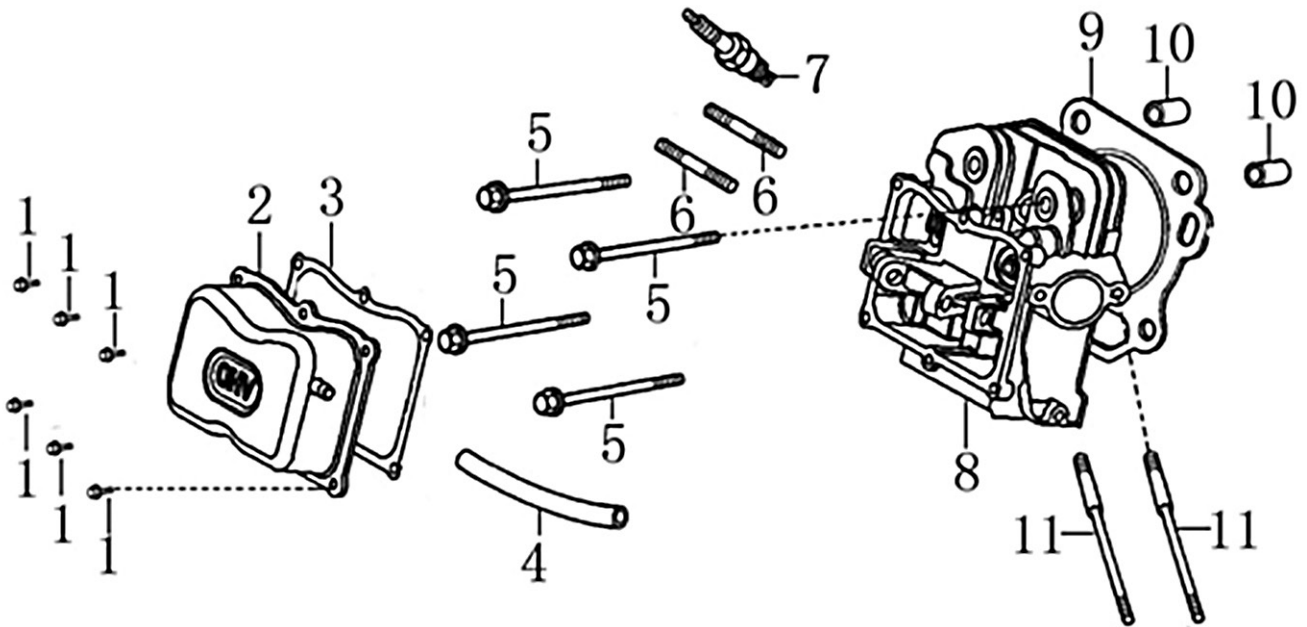

Cylinder Head

ITEM	PART NO.	QTY.	DESCRIPTION
1	0J35240147	6	BOLT, FLANGE
2	0J39340112	1	COVER, HEAD
3	0J39340113	1	GASKET, HEAD COVER
4	0K22930128	1	TUBE, BREATHER
5	0G84420211	4	BOLT, FLANGE HEAD 10x80
6	0K22930126	2	BOLT, STUD, EXHAUST
7	0J00620106	1	SPARK PLUG
8	0K31330110	1	HEAD, CYLINDER
9	0J00620107	1	GASKET, CYLINDER HEAD
10	0G84420212	2	PIN, DOWEL
11	0J35240148	2	BOLT, STUD, INTAKE

420cc ENGINE

Crankcase

ITEM	PART NO.	QTY.	DESCRIPTION
1	0G84420217	2	BOLT, FLANGE
2	0G84420105	1	SWITCH ASSY., OIL LEVEL
3	0G84420118	1	BEARING, RADIAL BALL, 6202
4	0G84420218	1	WASHER, 8*16*1.2
5	0G84420219	1	PIN, LOCK, 10MM
6	0G84420220	1	SHAFT, GOVERNOR ARM
7	0G84420108	1	SEAL, OIL 8x14x4
8	0G84420110	2	BOLT, DRAIN PLUG
9	0G84420109	2	WASHER, DRAIN PLUG, 12MM
10	0J00620104	1	CRANKCASE
11	0K22930129	1	HOLDER, STOP SWITCH
12	0K22930131	1	COVER, WIRE
13	0G84420112	1	ALERT UNIT, OIL
14	0G84420194	1	BOLT, FLANGE, 6x12
15	0G84420116	1	SEAL, OIL 35x52x7
16	0J35220160	1	BOLT, STUD, EXHAUST

420cc ENGINE

Crankshaft and Piston

ITEM	PART NO.	QTY.	DESCRIPTION
1	0J28790111	1	RING SET, PISTON
2	0G84420237	2	CLIP, PISTON PIN
3	0K22930111	1	PISTON
4	0G84420238	1	PIN, PISTON
5	0J00620113	1	CONNECTING ROD ASSY
6	0G84420236	2	BOLT, CONNECTING ROD
7	0K22930112	1	CRANKSHAFT ASSY
8	0G84420119	1	KEY, SPECIAL WOODRUFF
9	0J00620111	1	WEIGHT, BALANCER
10	0K22930117	1	KEY, CRANKSHAFT

Rocker and Camshaft

ITEM	PART NO.	QTY.	DESCRIPTION
1	0J39430124	1	ROCKER ARM ASSY.
2	0J39430125	1	ROCKER ARM ASSY.
3	0J93060101	2	SHAFT, VALVE ROCKER
4	0J39430127	2	ROD, PUSH
5	0G84420174	2	LIFTER, VALVE
6	0G84420122	2	ROTATOR, VALVE
7	0G84420239	4	KEEPER, VALVE
8	0G84420123	2	RETAINER, VALVE SPRING
9	0G84420124	2	SPRING, VALVE
10	0G84420125	1	SEAT, VALVE SPRING
11	0G84420128	1	SEAL, VALVE STEM
12	0J39430126	1	VALVE SET
13	0G8442F114	1	CAMSHAFT ASSY
14	0J93060102	2	CIRCLIP ROCKER SHAFT
15	0K22930113	1	RETAINER, ROCKER ARM SHAFT
16	0G84420194	1	BOLT, FLANGE 6×12