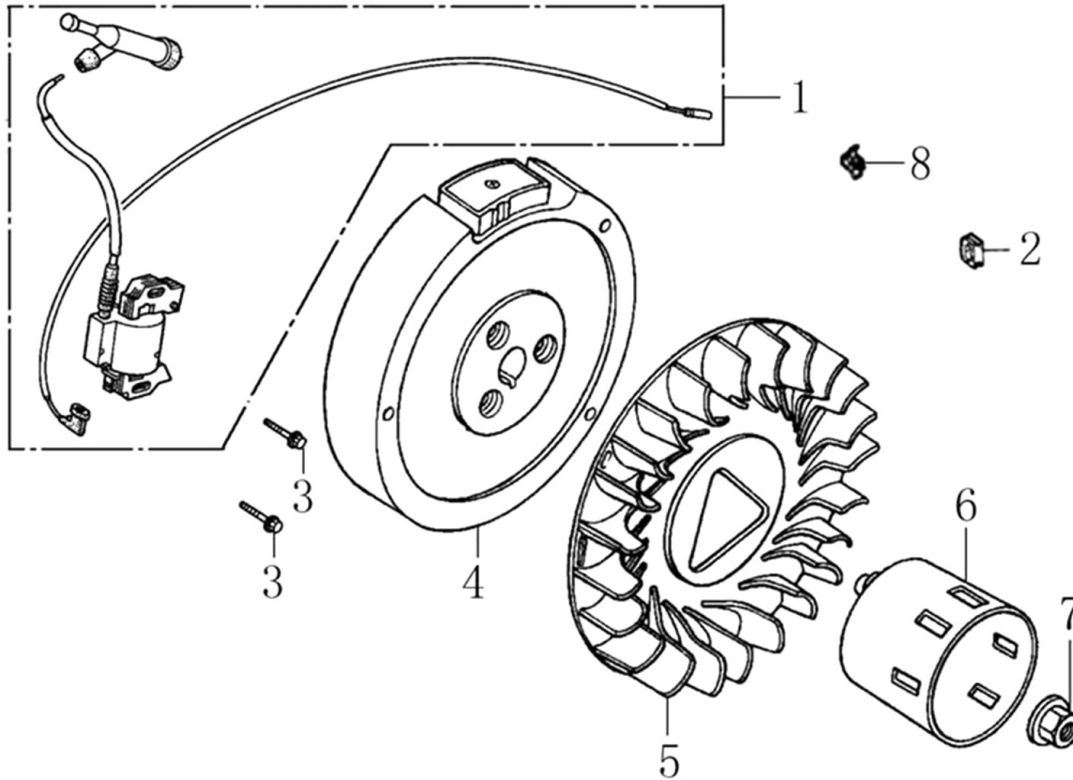

420cc ENGINE

Crankshaft and Piston

ITEM	PART NO.	QTY.	DESCRIPTION
1	0J28790111	1	RING SET, PISTON
2	0G84420237	2	CLIP, PISTON PIN
3	0K22930111	1	PISTON
4	0G84420238	1	PIN, PISTON
5	0J00620113	1	CONNECTING ROD ASSY
6	0G84420236	2	BOLT, CONNECTING ROD
7	0K22930112	1	CRANKSHAFT ASSY
8	0G84420119	1	KEY, SPECIAL WOODRUFF
9	0J00620111	1	WEIGHT, BALANCER
10	0K22930117	1	KEY, CRANKSHAFT

Rocker and Camshaft

ITEM	PART NO.	QTY.	DESCRIPTION
1	0J39430124	1	ROCKER ARM ASSY.
2	0J39430125	1	ROCKER ARM ASSY.
3	0J93060101	2	SHAFT, VALVE ROCKER
4	0J39430127	2	ROD, PUSH
5	0G84420174	2	LIFTER, VALVE
6	0G84420122	2	ROTATOR, VALVE
7	0G84420239	4	KEEPER, VALVE
8	0G84420123	2	RETAINER, VALVE SPRING
9	0G84420124	2	SPRING, VALVE
10	0G84420125	1	SEAT, VALVE SPRING
11	0G84420128	1	SEAL, VALVE STEM
12	0J39430126	1	VALVE SET
13	0G8442F114	1	CAMSHAFT ASSY
14	0J93060102	2	CIRCLIP ROCKER SHAFT
15	0K22930113	1	RETAINER, ROCKER ARM SHAFT
16	0G84420194	1	BOLT, FLANGE 6×12

420cc ENGINE

Flywheel and Ignition

ITEM	PART NO.	QTY.	DESCRIPTION
1	0G84420150	1	COIL ASSY., IGNITION
2	0G84420267	1	GROMMET, CORD
3	0G84420268	2	BOLT, FLANGE, M6X25
4	0J25910111	1	FLYWHEEL
5	0G84420147	1	FAN, COOLING
6	0G84420148	1	PULLEY, STARTER
7	0G84420149	1	NUT, SPECIAL, 16MM
8	0J35220172	1	HOLDER, STOP SWITCH

Control

ITEM	PART NO.	QTY.	DESCRIPTION
1	0G84420194	2	NUT, FLANGE M6
2	0K22930118	1	CONTROL ASSY.
3	0G9917	1	SPRING , CABLE RETURN
4	0J39430132	1	SPRING, THROTTLE RETURN
5	0J39430133	1	ROD, GOVERNOR
6	0G84420272	1	NUT, FLANGE M6
7	0G84420197	1	BOLT, QUADRATE HEAD
8	0G84420198	1	ARM, GOVERNOR