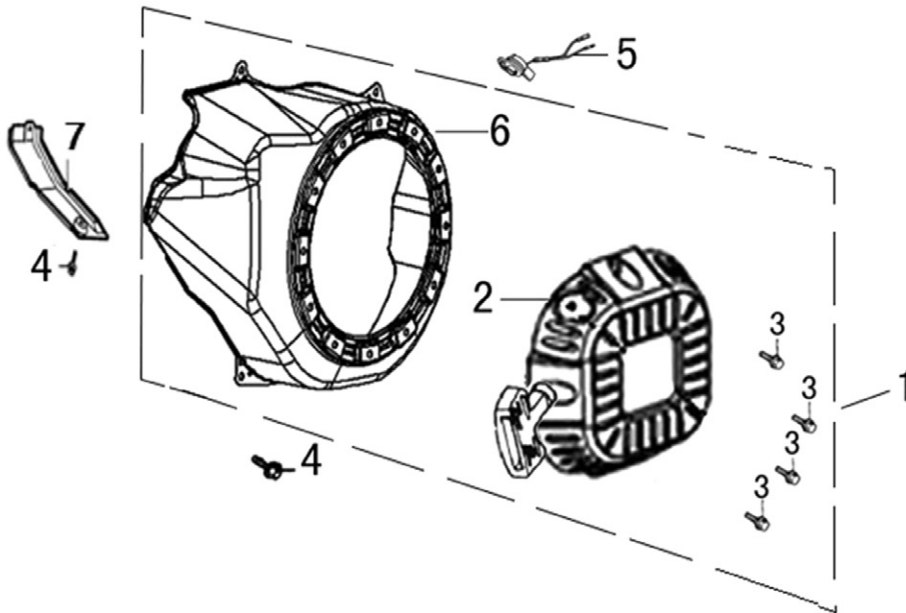

Cylinder Head

ITEM	PART NO.	QTY.	DESCRIPTION
1	0J35240147	6	BOLT, FLANGE
2	0J39340112	1	COVER, HEAD
3	0J39340113	1	GASKET, HEAD COVER
4	0K22930128	1	TUBE, BREATHER
5	0G84420211	4	BOLT, FLANGE HEAD 10x80
6	0K22930126	2	BOLT, STUD, EXHAUST
7	0J00620106	1	SPARK PLUG
8	0K31330110	1	HEAD, CYLINDER
9	0J00620107	1	GASKET, CYLINDER HEAD
10	0G84420212	2	PIN, DOWEL
11	0J35240148	2	BOLT, STUD, INTAKE

420cc ENGINE

Crankshaft and Piston

ITEM	PART NO.	QTY.	DESCRIPTION
1	0J28790111	1	RING SET, PISTON
2	0G84420237	2	CLIP, PISTON PIN
3	0K22930111	1	PISTON
4	0G84420238	1	PIN, PISTON
5	0J00620113	1	CONNECTING ROD ASSY
6	0G84420236	2	BOLT, CONNECTING ROD
7	0K22930112	1	CRANKSHAFT ASSY
8	0G84420119	1	KEY, SPECIAL WOODRUFF
9	0J00620111	1	WEIGHT, BALANCER
10	0K22930117	1	KEY, CRANKSHAFT

Rocker and Camshaft

ITEM	PART NO.	QTY.	DESCRIPTION
1	0J39430124	1	ROCKER ARM ASSY.
2	0J39430125	1	ROCKER ARM ASSY.
3	0J93060101	2	SHAFT, VALVE ROCKER
4	0J39430127	2	ROD, PUSH
5	0G84420174	2	LIFTER, VALVE
6	0G84420122	2	ROTATOR, VALVE
7	0G84420239	4	KEEPER, VALVE
8	0G84420123	2	RETAINER, VALVE SPRING
9	0G84420124	2	SPRING, VALVE
10	0G84420125	1	SEAT, VALVE SPRING
11	0G84420128	1	SEAL, VALVE STEM
12	0J39430126	1	VALVE SET
13	0G8442F114	1	CAMSHAFT ASSY
14	0J93060102	2	CIRCLIP ROCKER SHAFT
15	0K22930113	1	RETAINER, ROCKER ARM SHAFT
16	0G84420194	1	BOLT, FLANGE 6×12

420cc ENGINE

Starter

ITEM	PART NO.	QTY.	DESCRIPTION
1	0K31330111	1	RECOIL STARTER, W/HSNG
2	0K31330112	1	STARTER ASSY.
3	0G84420241	4	BOLT, FLANGE 6x8
4	0G84420194	5	BOLT, FLANGE 6x12
5	0G9911	1	SWITCH ASSY., ENGINE STOP
6	0K22930115	1	HOUSING, FAN BLOWER
7	0J39340117	1	SHROUD