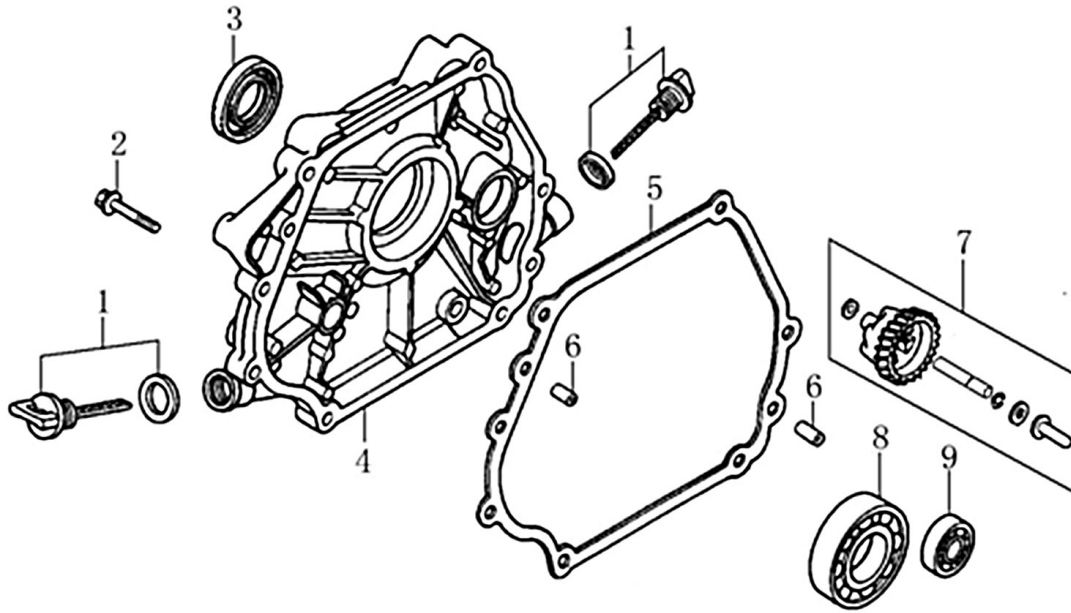

Crankcase Cover

ITEM	PART NO.	QTY.	DESCRIPTION
1	0J35250110	2	DIPSTICK W/WASHER
2	0G84420229	7	BOLT, FLANGE 8X40
3	0G84420116	1	SEAL, OIL 35x52x7
4	0K22930110	1	COVER, CRANKCASE
5	0G84420115	1	GASKET,CRANKCASE COVER
6	0G84420228	2	DOWEL PIN 8x12
7	0G84420221	1	GOVERNOR ASSY.
8	0G84420117	1	BEARING, BALL 6207
9	0G84420118	1	BEARING, BALL 6202