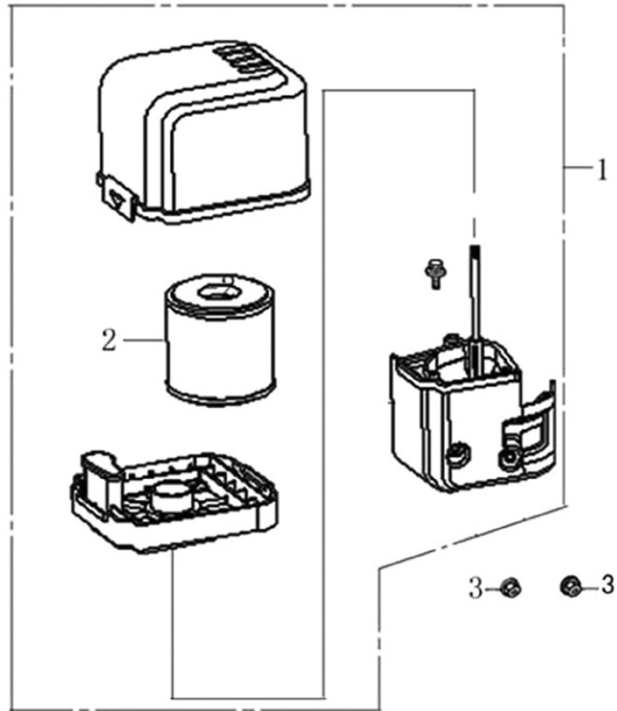

Air Cleaner

ITEM	PART NO.	QTY.	DESCRIPTION
1	0K22930119	1	AIR CLEANER ASSY
2	0K22930120	1	ELEMENT ASSY., AIR CLEANER
3	0G84420272	2	NUT, FLANGE, M6