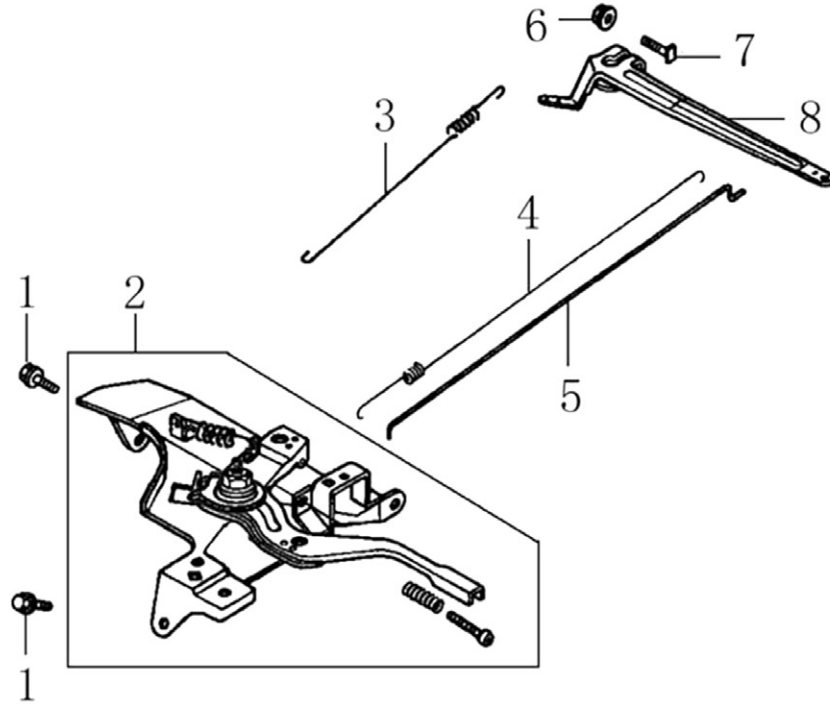

420cc ENGINE

Crankshaft and Piston

ITEM	PART NO.	QTY.	DESCRIPTION
1	0J28790111	1	RING SET, PISTON
2	0G84420237	2	CLIP, PISTON PIN
3	0K22930111	1	PISTON
4	0G84420238	1	PIN, PISTON
5	0J00620113	1	CONNECTING ROD ASSY
6	0G84420236	2	BOLT, CONNECTING ROD
7	0K22930112	1	CRANKSHAFT ASSY
8	0G84420119	1	KEY, SPECIAL WOODRUFF
9	0J00620111	1	WEIGHT, BALANCER
10	0K22930117	1	KEY, CRANKSHAFT

Rocker and Camshaft

ITEM	PART NO.	QTY.	DESCRIPTION
1	0J39430124	1	ROCKER ARM ASSY.
2	0J39430125	1	ROCKER ARM ASSY.
3	0J93060101	2	SHAFT, VALVE ROCKER
4	0J39430127	2	ROD, PUSH
5	0G84420174	2	LIFTER, VALVE
6	0G84420122	2	ROTATOR, VALVE
7	0G84420239	4	KEEPER, VALVE
8	0G84420123	2	RETAINER, VALVE SPRING
9	0G84420124	2	SPRING, VALVE
10	0G84420125	1	SEAT, VALVE SPRING
11	0G84420128	1	SEAL, VALVE STEM
12	0J39430126	1	VALVE SET
13	0G8442F114	1	CAMSHAFT ASSY
14	0J93060102	2	CIRCLIP ROCKER SHAFT
15	0K22930113	1	RETAINER, ROCKER ARM SHAFT
16	0G84420194	1	BOLT, FLANGE 6×12

420cc ENGINE

Flywheel and Ignition

ITEM	PART NO.	QTY.	DESCRIPTION
1	0G84420150	1	COIL ASSY., IGNITION
2	0G84420267	1	GROMMET, CORD
3	0G84420268	2	BOLT, FLANGE, M6X25
4	0J25910111	1	FLYWHEEL
5	0G84420147	1	FAN, COOLING
6	0G84420148	1	PULLEY, STARTER
7	0G84420149	1	NUT, SPECIAL, 16MM
8	0J35220172	1	HOLDER, STOP SWITCH

Control

ITEM	PART NO.	QTY.	DESCRIPTION
1	0G84420194	2	NUT, FLANGE M6
2	0K22930118	1	CONTROL ASSY.
3	0G9917	1	SPRING , CABLE RETURN
4	0J39430132	1	SPRING, THROTTLE RETURN
5	0J39430133	1	ROD, GOVERNOR
6	0G84420272	1	NUT, FLANGE M6
7	0G84420197	1	BOLT, QUADRATE HEAD
8	0G84420198	1	ARM, GOVERNOR