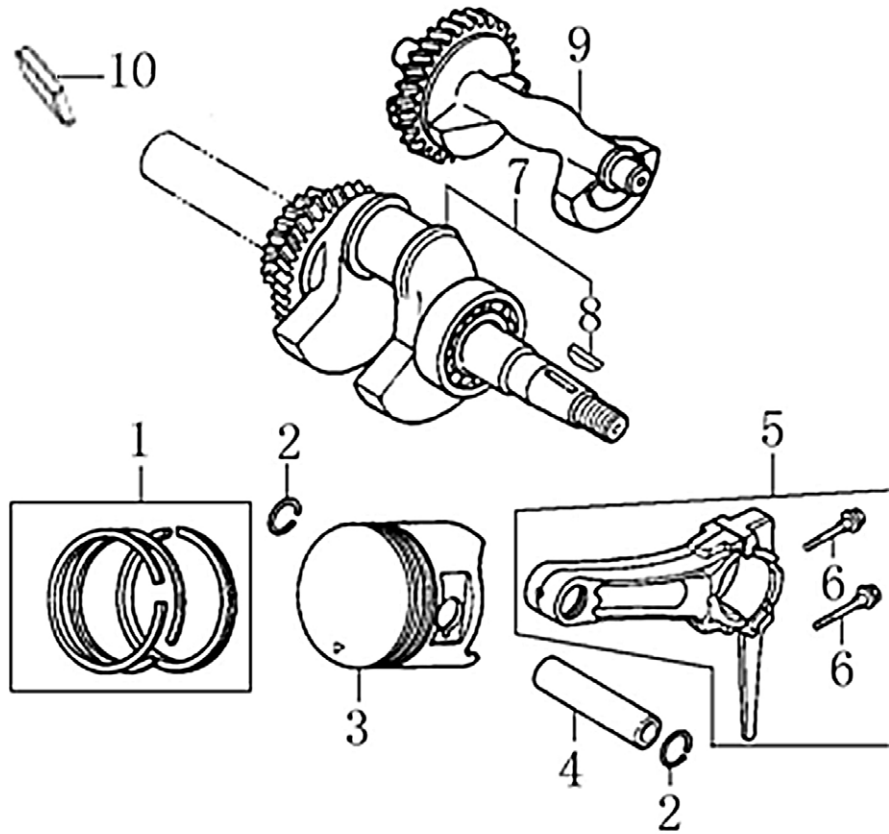

Cylinder Head

ITEM	PART NO.	QTY.	DESCRIPTION
1	0J35240147	6	BOLT, FLANGE
2	0J39340112	1	COVER, HEAD
3	0J39340113	1	GASKET, HEAD COVER
4	0K22930128	1	TUBE, BREATHER
5	0G84420211	4	BOLT, FLANGE HEAD 10x80
6	0K22930126	2	BOLT, STUD, EXHAUST
7	0J00620106	1	SPARK PLUG
8	0K31330110	1	HEAD, CYLINDER
9	0J00620107	1	GASKET, CYLINDER HEAD
10	0G84420212	2	PIN, DOWEL
11	0J35240148	2	BOLT, STUD, INTAKE

Crankcase Cover

ITEM	PART NO.	QTY.	DESCRIPTION
1	0J35250110	2	DIPSTICK W/WASHER
2	0G84420229	7	BOLT, FLANGE 8X40
3	0G84420116	1	SEAL, OIL 35x52x7
4	0K22930110	1	COVER, CRANKCASE
5	0G84420115	1	GASKET,CRANKCASE COVER
6	0G84420228	2	DOWEL PIN 8x12
7	0G84420221	1	GOVERNOR ASSY.
8	0G84420117	1	BEARING, BALL 6207
9	0G84420118	1	BEARING, BALL 6202

420cc ENGINE

Crankshaft and Piston

ITEM	PART NO.	QTY.	DESCRIPTION
1	0J28790111	1	RING SET, PISTON
2	0G84420237	2	CLIP, PISTON PIN
3	0K22930111	1	PISTON
4	0G84420238	1	PIN, PISTON
5	0J00620113	1	CONNECTING ROD ASSY
6	0G84420236	2	BOLT, CONNECTING ROD
7	0K22930112	1	CRANKSHAFT ASSY
8	0G84420119	1	KEY, SPECIAL WOODRUFF
9	0J00620111	1	WEIGHT, BALANCER
10	0K22930117	1	KEY, CRANKSHAFT

Rocker and Camshaft

ITEM	PART NO.	QTY.	DESCRIPTION
1	0J39430124	1	ROCKER ARM ASSY.
2	0J39430125	1	ROCKER ARM ASSY.
3	0J93060101	2	SHAFT, VALVE ROCKER
4	0J39430127	2	ROD, PUSH
5	0G84420174	2	LIFTER, VALVE
6	0G84420122	2	ROTATOR, VALVE
7	0G84420239	4	KEEPER, VALVE
8	0G84420123	2	RETAINER, VALVE SPRING
9	0G84420124	2	SPRING, VALVE
10	0G84420125	1	SEAT, VALVE SPRING
11	0G84420128	1	SEAL, VALVE STEM
12	0J39430126	1	VALVE SET
13	0G8442F114	1	CAMSHAFT ASSY
14	0J93060102	2	CIRCLIP ROCKER SHAFT
15	0K22930113	1	RETAINER, ROCKER ARM SHAFT
16	0G84420194	1	BOLT, FLANGE 6×12