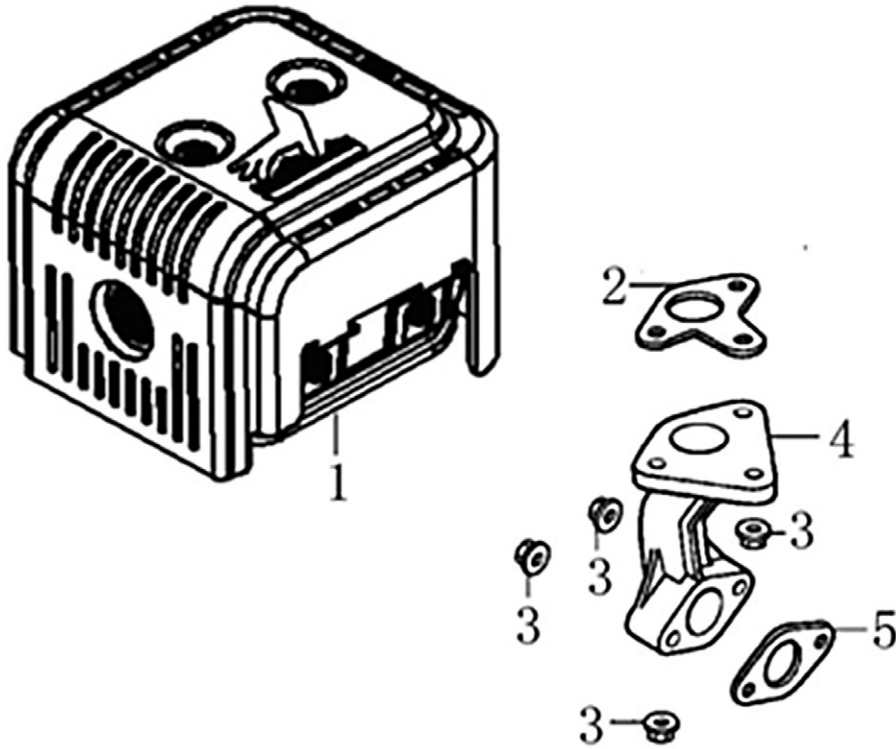

Muffler

ITEM	PART NO.	QTY.	DESCRIPTION
1	0K31330113	1	MUFFLER ASSY.
2	0K22930123	1	GASKET,EX.PIPE
3	0J35220161	5	NUT , HEX ., M8
4	0K31330114	1	MANIFOLD, EXHAUST
5	0K31330115	1	GASKET , MUFFLER